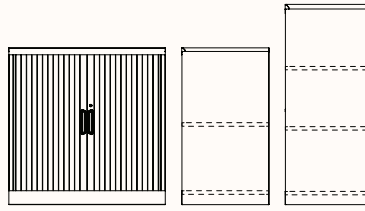

zenithinteriors.com

REPO Tambour

Zenith

Features:

Repo Tambour unit is fitted with one or two shelves and finished with two sliding tambour doors and locking mechanism.

Option:

- Planter box in plain or perforated metal placed on top of the Repo Tambour unit
- Accessories: Pull out file frame, pull out shelve, shelf and clips, book divider, master key, barrel removal key, barrel and 2 keys

Tambour 900W

OW 900mm
OD 450mm
OH 700/950/1000/1090/1200mm (2 shelving units)
1980mm (3 shelving units)

Tambour 1200W

OW 1200mm
OD 450mm
OH 700/950/1090/1200mm (2 shelving units)
1600/1980mm (3 shelving units)

Planter Box

OW 900mm
OD 450mm
OH 250mm

Planter Box

OW 1200mm
OD 450mm
OH 250mm