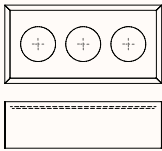

zenithinteriors.com

REPO Tambour

Zenith

Features:

Repo Tambour unit is fitted with one or two shelves and finished with two sliding tambour doors and locking mechanism.

Option:

- Planter box in plain or perforated metal placed on top of the Repo Tambour unit
- Accessories: Pull out file frame, pull out shelve, shelf and clips, book divider, master key, barrel removal key, barrel and 2 keys

Tambour 900W

OW 900mm
OD 450mm
OH 700/950/1000/1090/1200mm (2 shelving units)
1980mm (3 shelving units)

Tambour 1200W

OW 1200mm
OD 450mm
OH 700/950/1090/1200mm (2 shelving units)
1600/1980mm (3 shelving units)

Planter Box

OW 900mm
OD 450mm
OH 250mm

Planter Box

OW 1200mm
OD 450mm
OH 250mm