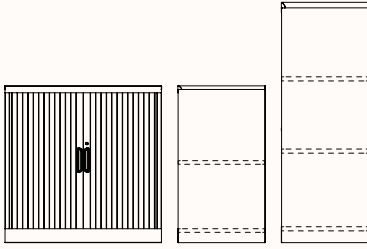

zenithinteriors.com

REPO Tambour

Zenith

Features:

Repo Tambour unit is fitted with one or two shelves and finished with two sliding tambour doors and locking mechanism.

Option:

- Planter box in plain or perforated metal placed on top of the Repo Tambour unit
- Accessories: Pull out file frame, pull out shelve, shelf and clips, book divider, master key, barrel removal key, barrel and 2 keys

Tambour 900W

OW 900mm
OD 450mm
OH 700/950/1000/1090/1200mm (2 shelving units)
1980mm (3 shelving units)

Tambour 1200W

OW 1200mm
OD 450mm
OH 700/950/1090/1200mm (2 shelving units)
1600/1980mm (3 shelving units)

Planter Box

OW 900mm
OD 450mm
OH 250mm

Planter Box

OW 1200mm
OD 450mm
OH 250mm