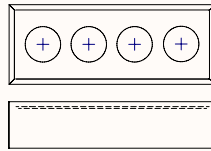

Tambour 900W

OW 900mm
OD 450mm
OH 700/950/1000/1090/1200mm (2 shelving units)
1980mm (3 shelving units)

Tambour 1200W

OW 1200mm
OD 450mm
OH 700/950/1090/1200mm (2 shelving units)
1600/1980mm (3 shelving units)

Planter Box

OW 900mm
OD 450mm
OH 250mm

Planter Box

OW 1200mm
OD 450mm
OH 250mm